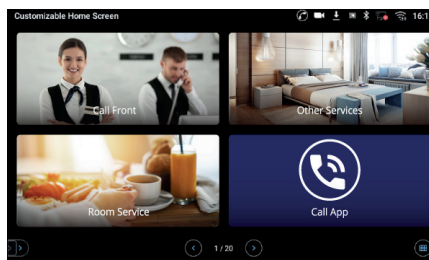

## Customizable Home Screen

NEC's Customizable Home Screen (CHS) app is tailored to exclusively work on NEC's GT890 IP Desktop Video Phones. With this CHS app the 7" color touch screen of the video phone can be divided into several intuitive and engaging tiles. Each tile can be configured to access a website, make a call or launch an application with just a single tap. It provides an intuitive and productive way for users to interact with the phone and your business. In addition, with the reservation management feature of the CHS App, users can make, change and cancel reservations as well as manage customer data. Call reception and reservation management on a single device, designed to make management simpler, smoother and quicker.

### GT890 Customizable Home Screen AT A GLANCE

- > Intuitive user interface
- > 8 selectable layouts for multiple situations
- > Call reception and reservation in one device simplifies management
- > Rich customizable functions to suit various businesses

Upper Management

Hotel Guest Room

Company Reception

**GT890 CHS APP SCREENS**

Customizable Home Screen

Speed Dial  
Single tap to make a call

Launch app  
Single tap to launch app

Setup up to 20 pages

URL Access

Reservation Management Screen

Customize reservation item

Make new reservation

Reservation record

Change reservation, make a call, etc.

Tiles to be configured to speed dial, app launch, etc.

**GT890 CHS APP FEATURES**