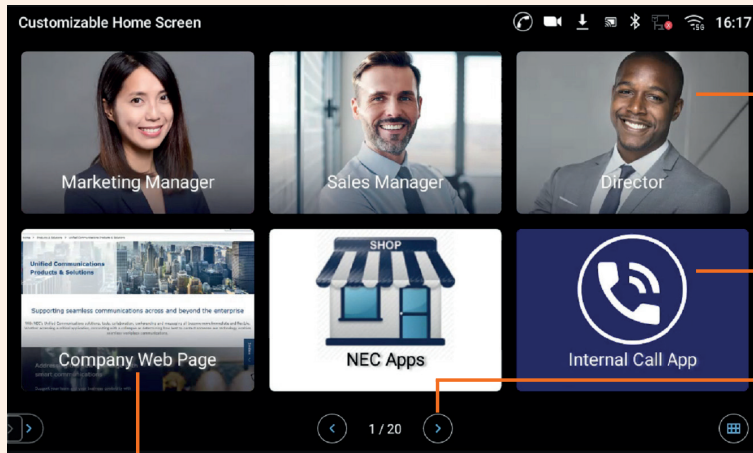

## Customizable Home Screen

NEC's Customizable Home Screen (CHS) app is tailored to exclusively work on NEC's GT890 IP Desktop Video Phones. With this CHS app the 7" color touch screen of the video phone can be divided into several intuitive and engaging tiles. Each tile can be configured to access a website, make a call or launch an application with just a single tap. It provides an intuitive and productive way for users to interact with the phone and your business. In addition, with the reservation management feature of the CHS App, users can make, change and cancel reservations as well as manage customer data. Call reception and reservation management on a single device, designed to make management simpler, smoother and quicker.

Upper Management

Hotel Guest Room

Company Reception

**GT890 CHS APP SCREENS**

Customizable Home Screen

Speed Dial  
Single tap to make a call

Launch app  
Single tap to launch app

Setup up to 20 pages

URL Access

Reservation Management Screen

Customize reservation item

Make new reservation

Reservation record

Change reservation, make a call, etc.

Tiles to be configured to speed dial, app launch, etc.

**GT890 CHS APP FEATURES**

Page	Up to 20 pages
Screen Layout	Up to 8 layouts
Directory Record	Up to 1,000 records
Reservation Record	Up to 3,000 records
Main Features	Reservation Management Selectable Layouts Panel Auto Switching Speed Dial Access URL App Launch Jump Page
Supported Language	English
Supported Terminal	GT890