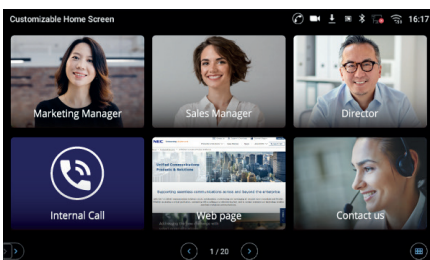

## Customizable Home Screen

NEC's Customizable Home Screen (CHS) app is tailored to exclusively work on NEC's GT890 IP Desktop Video Phones. With this CHS app the 7" color touch screen of the video phone can be divided into several intuitive and engaging tiles. Each tile can be configured to access a website, make a call or launch an application with just a single tap. It provides an intuitive and productive way for users to interact with the phone and your business. In addition, with the reservation management feature of the CHS App, users can make, change and cancel reservations as well as manage customer data. Call reception and reservation management on a single device, designed to make management simpler, smoother and quicker.

### GT890 Customizable Home Screen AT A GLANCE

- > Intuitive user interface
- > 8 selectable layouts for multiple situations
- > Call reception and reservation in one device simplifies management
- > Rich customizable functions to suit various businesses

Upper Management

Hotel Guest Room

Company Reception

**GT890 CHS APP SCREENS**

Customizable Home Screen

Speed Dial  
Single tap to make a call

Launch app  
Single tap to launch app

Setup up to 20 pages