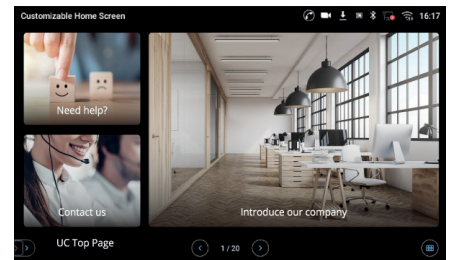

## Customizable Home Screen

NEC's Customizable Home Screen (CHS) app is tailored to exclusively work on NEC's GT890 IP Desktop Video Phones. With this CHS app the 7" color touch screen of the video phone can be divided into several intuitive and engaging tiles. Each tile can be configured to access a website, make a call or launch an application with just a single tap. It provides an intuitive and productive way for users to interact with the phone and your business. In addition, with the reservation management feature of the CHS App, users can make, change and cancel reservations as well as manage customer data. Call reception and reservation management on a single device, designed to make management simpler, smoother and quicker.

### GT890 Customizable Home Screen AT A GLANCE

- > Intuitive user interface
- > 8 selectable layouts for multiple situations
- > Call reception and reservation in one device simplifies management
- > Rich customizable functions to suit various businesses

Upper Management

Hotel Guest Room

Company Reception

**GT890 CHS APP SCREENS**

Customizable Home Screen

Speed Dial  
Single tap to make a call

Launch app  
Single tap to launch app

Setup up to 20 pages