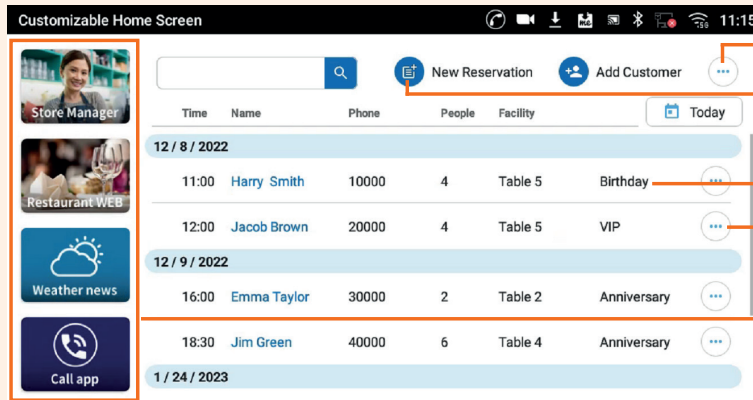

## Customizable Home Screen

NEC's Customizable Home Screen (CHS) app is tailored to exclusively work on NEC's GT890 IP Desktop Video Phones. With this CHS app the 7" color touch screen of the video phone can be divided into several intuitive and engaging tiles. Each tile can be configured to access a website, make a call or launch an application with just a single tap. It provides an intuitive and productive way for users to interact with the phone and your business. In addition, with the reservation management feature of the CHS App, users can make, change and cancel reservations as well as manage customer data. Call reception and reservation management on a single device, designed to make management simpler, smoother and quicker.

Upper Management

Hotel Guest Room

Company Reception

**GT890 CHS APP SCREENS**

Customizable Home Screen

Speed Dial  
Single tap to make a call

Launch app  
Single tap to launch app

Setup up to 20 pages

URL Access

Reservation Management Screen

Customize reservation item

Make new reservation

Reservation record

Change reservation, make a call, etc.

Tiles to be configured to speed dial, app launch, etc.

**GT890 CHS APP FEATURES**

Page	Up to 20 pages
Screen Layout	Up to 8 layouts
Directory Record	Up to 1,000 records
Reservation Record	Up to 3,000 records
Main Features	Reservation Management Selectable Layouts Panel Auto Switching Speed Dial Access URL App Launch Jump Page
Supported Language	English
Supported Terminal	GT890