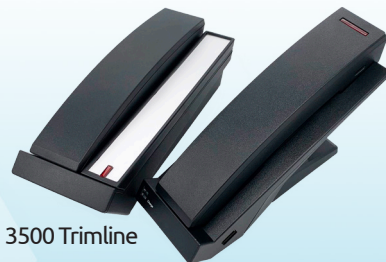

9700|3500 Series

Part Numbers | 9700 Cordless

VoIP Single-Line Speakerphone	
9700IPMWD5 (5 GSK)	97V51319S5D3 (Cool Gray) / 97V11319S5D3 (Black)
9700IPMWD (10 GSK)	97V51319S10D3 (Cool Gray) / 97V11319S10D3 (Black)
VoIP Two-Line Speakerphone	
9702IPMWD5 (5 GSK)	97V52319S5D3 (Cool Gray) / 97V12319S5D3 (Black)
9702IPMWD (10 GSK)	97V52319S10D3 (Cool Gray) / 97V12319S10D3 (Black)
VoIP Handsets Kit	
9700IP HDKIT - 1 Line	97V51319S0HK3 (Cool Gray) / 97V11319S0HK3 (Black)
9702IP HDKIT - 2 Line	97V52319S0HK3 (Cool Gray) / 97V12319S0HK3 (Black)
Analog Single-Line Speakerphone	
9700MWD5 (5 GSK)	97A51319S5D (Cool Gray) / 97A11319S5D (Black)
9700MWD (10 GSK)	97A51319S10D (Cool Gray) / 97A11319S10D (Black)
Analog Two-Line Speakerphone	
9702MWD5 (5 GSK)	97A52319S5D (Cool Gray) / 97A12319S5D (Black)
9702MWD (10 GSK)	97A52319S10D (Cool Gray) / 97A12319S10D (Black)
Analog Handset Kit	
9700HDKIT - 1 Line	97A51319S0HK (Cool Gray) / 97A11319S0HK (Black)
9702HDKIT - 2 Line	97A52319S0HK (Cool Gray) / 97A12319S0HK (Black)

9700 PACKAGE CONTENTS

- 9700 Series base
- Handset
- RJ45 line cord
- RJ14 line cord, 12 ft/3.66 m (Analog)
- AC Adapter (Analog only)
- Faceplates for handset & base
- Overlays for handset & base

9700 Handset Kit